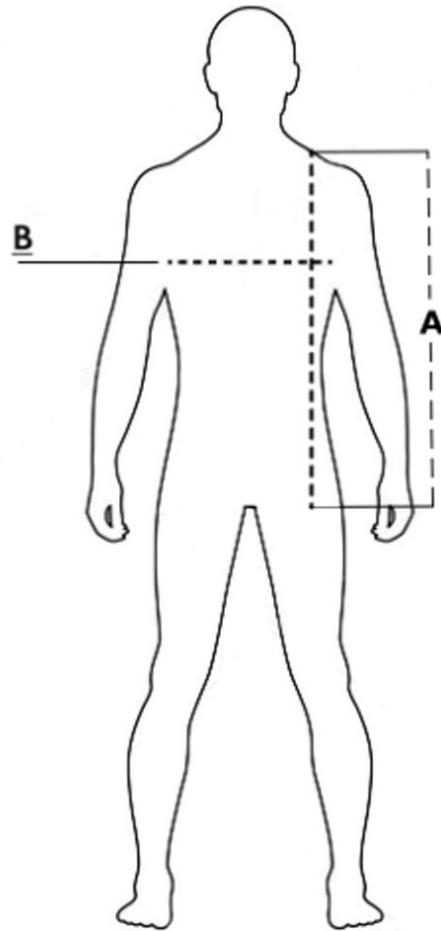

Soft Shell Jacket

Sizes (+/- 5%)	A front length	B chest
S	70	57
M	72	59
L	74	61
XL	76	63
XXL	78	65
3XL	80	67,5

Measurements in centimeters

UNITED DESIGN S.R.L.

Via Palmiro Togliatti, 73/A – Fraz. Taverne – 06073 Corciano (PG) – Italy